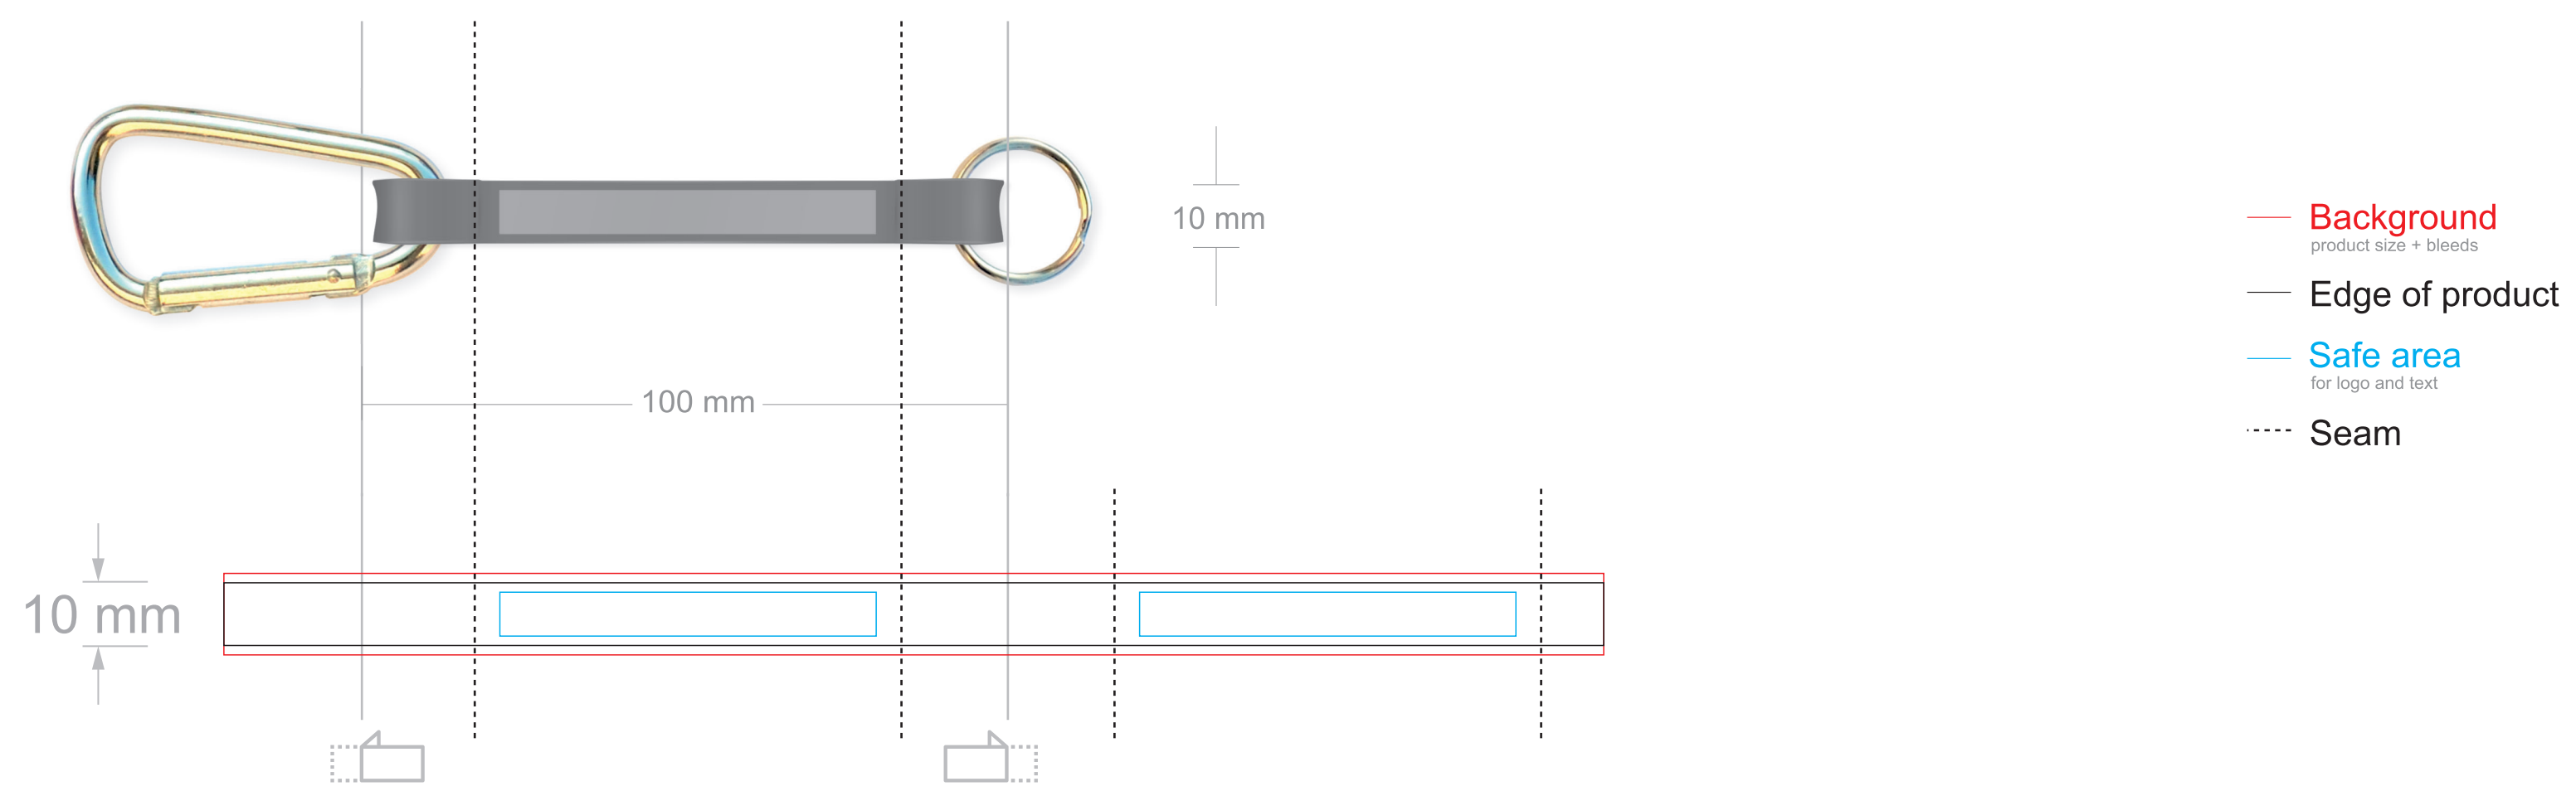

10 mm keychain double accessory

Choose the length of the finished keychain.