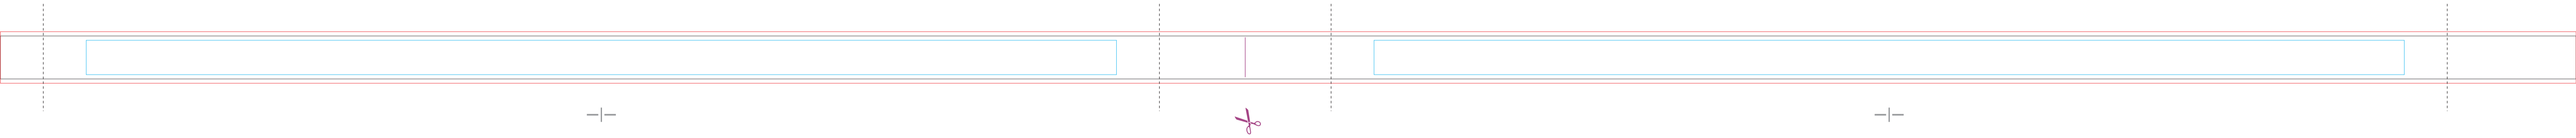

Lanyard 15 mm with metal hook + safety buckle

Front side

Background
product size + bleeds

Safe area
for logo and texts

Edge of product
—

Seam

Back side option 1 - irregular version

Repeating sequence. **Any length**

Repeating sequence

Repeating sequence

Back side option 2 - **regular version**

Back side option 3 - one color version