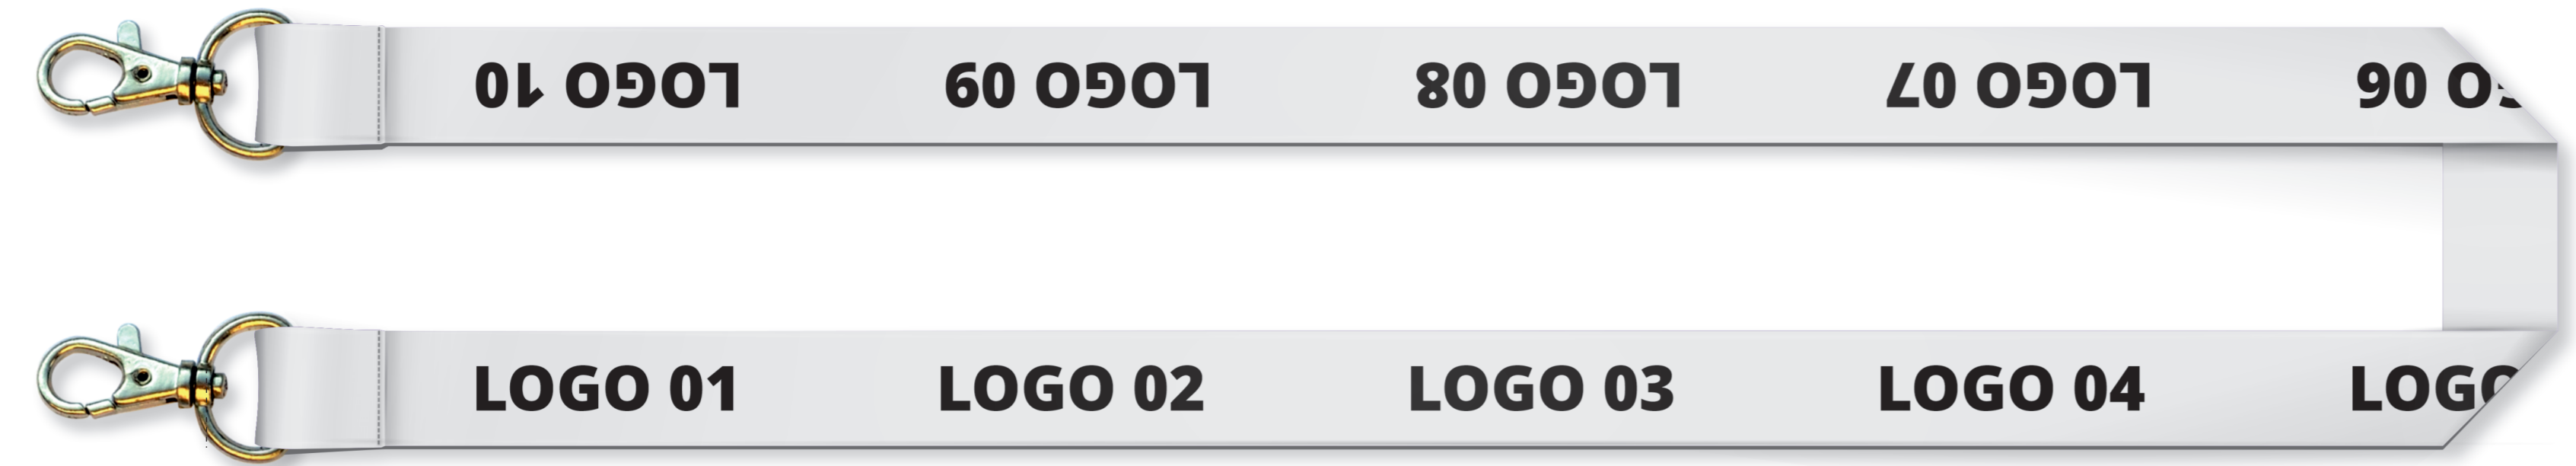

Lanyard 20 mm with 2 metal hook

Front side

Background product size + bleeds
Safe area for logo and texts
Edge of product
Seam

Back side option 1 - irregular version

Back side option 2 - *regular version*

Back side option 3 - one color version