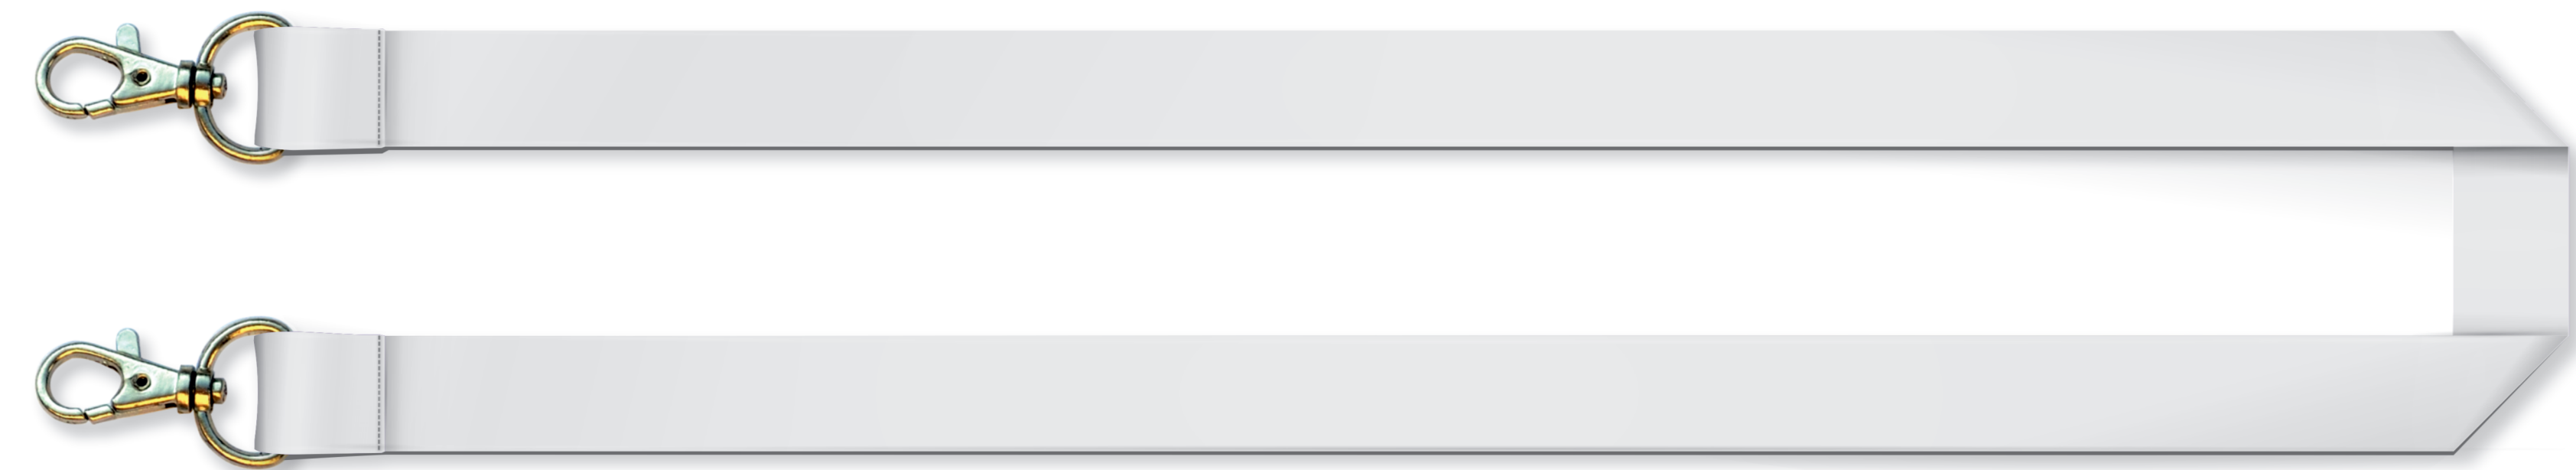

Lanyard 20 mm with 2 metal hook

Front side

Background product size + bleeds
Safe area for logo and texts
Edge of product
Seam

Back side option 1 - irregular version

Back side option 2 - *regular version*

Back side option 3 - one color version