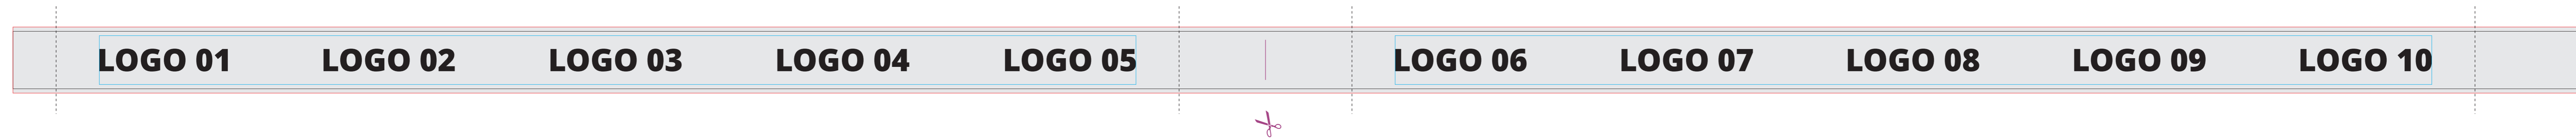

Lanyard 20 mm with metal hook + safety buckle

Front side

Background product size + bleeds
Safe area for logo and texts
Edge of product
Seam

Back side option 1 - irregular version

Back side option 2 - *regular version*

Back side option 3 - one color version